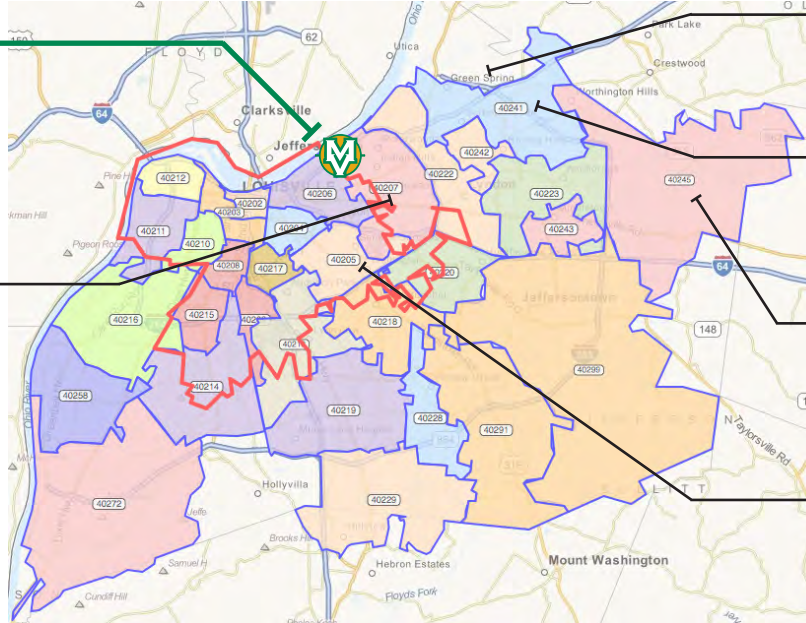

Advertising Opportunities:
Mockingbird Valley Sports Complex
Your Community and Your Perfect Demographic

Louisville's Leader in Youth, Adult and Competitive Soccer!

Mockingbird Valley Sports Complex

Your advertisement will receive exposure in the following ways:

Your Community and Your Perfect Demographic

Market Outreach

Mockingbird Valley Sports Complex

Area Code 40059:
11% of Business
\$105,000 Median Salary

Area Code 40241:
10% of Business
\$90,000 Median Salary